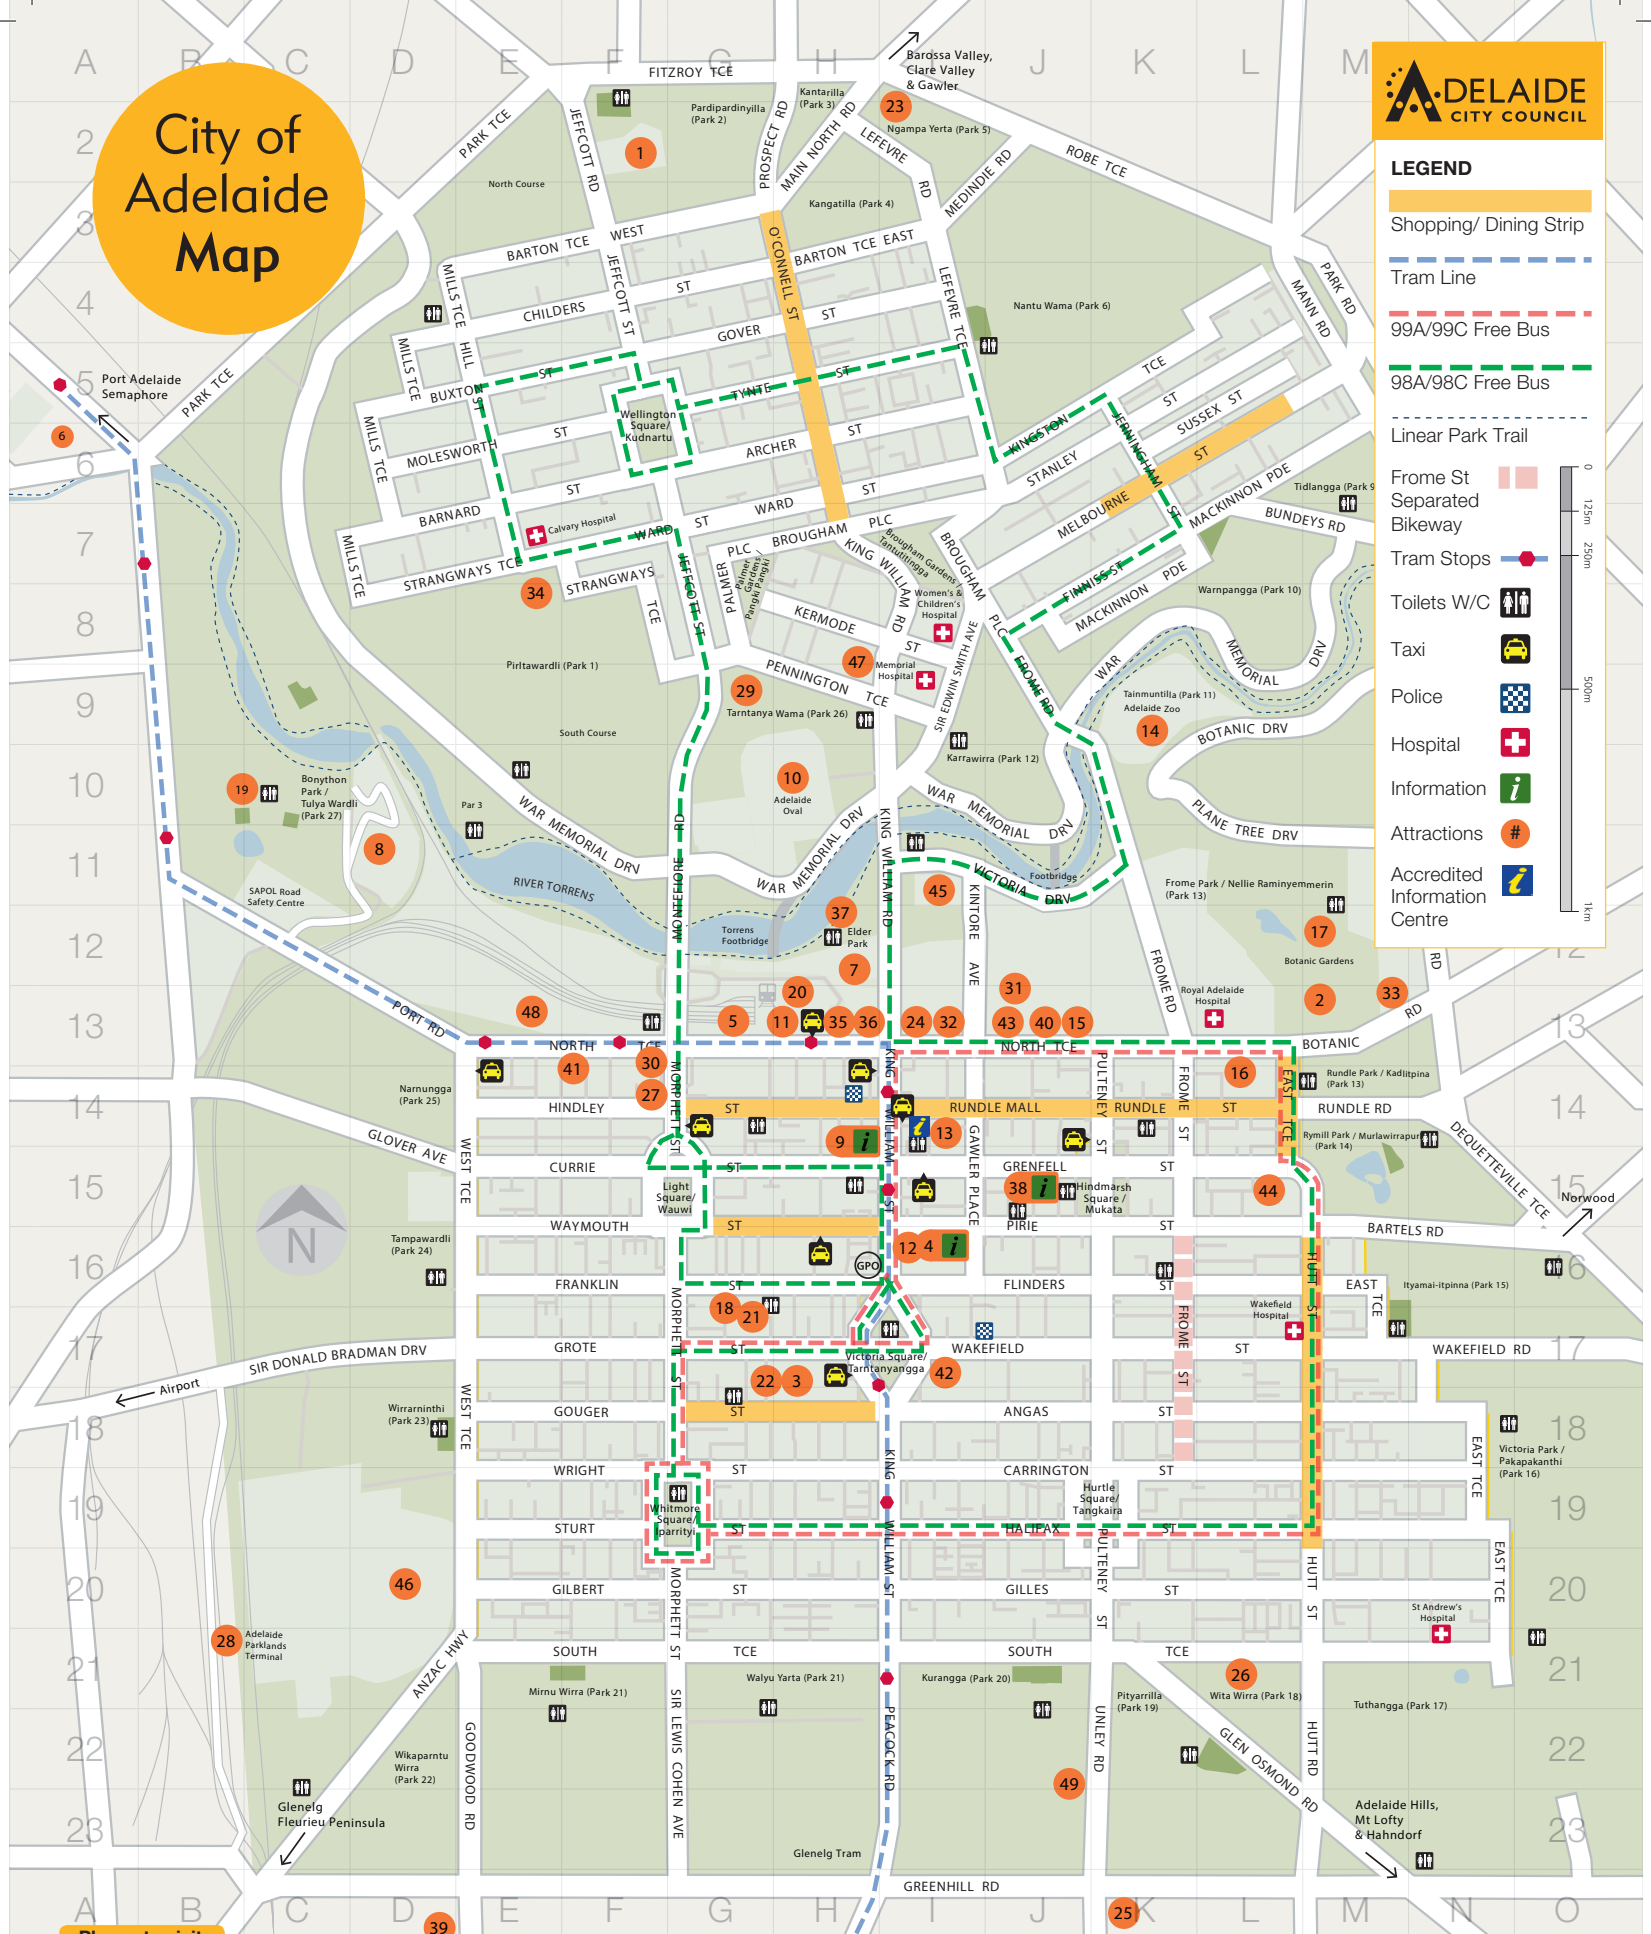

City of Adelaide Map

LEGEND

-  Shopping/ Dining Strip
-  Tram Line
-  99A/99C Free Bus
-  98A/98C Free Bus
-  Linear Park Trail
-  Frome St Separated Bikeway
-  Tram Stops
-  Toilets W/C
-  Taxi
-  Police
-  Hospital
-  Information
-  Attractions
-  Accredited Information Centre

Places to visit

#	Ref	Attraction
1	F2	Adelaide Aquatic Centre
2	M13	Adelaide Botanic Gardens
3	H18	Adelaide Central Markets
4	I16	Adelaide City Council Customer Centre
5	G13	Adelaide Convention Centre
6	A6	Adelaide Entertainment Centre
7	H12	Adelaide Festival Centre
8	D11	Adelaide Gaol Heritage Site
9	H15	Adelaide Metro Info Centre (public transport)
10	H10	Adelaide Oval
11	H13	Adelaide Railway Station (suburban)
12	I16	Adelaide Town Hall
13	I14	Adelaide Visitor Information Centre
14	K9	Adelaide Zoo
15	J13	Art Gallery of South Australia
16	L14	Ayers House
17	M12	Bicentennial Conservatory
18	G17	Bike SA
19	B10	Bonython Park Activity Hub
20	H13	Casino
21	G17	Central Bus Station (Country & Interstate)
22	G18	Chinatown
23	I2	Dog Park (Park 5)
24	I13	Government House
25	K24	Haigh's Chocolate Factory
26	L21	Himeji Garden
27	F14	Jam Factory
28	B21	Keswick Rail Terminal (Interstate)
29	G9	Light's Vision
30	F14	Lions Arts Centre
31	J13	Migration Museum
32	I13	National War Memorial
33	M13	National Wine Centre of Australia
34	E8	North Adelaide Golf Course
35	H13	Old Parliament House
36	H13	Parliament House
37	H12	Popeye Launch
38	J15	RAA
39	D24	Royal Adelaide Showground
40	J13	South Australian Museum
41	E13	Samstag Museum
42	I18	St Francis Xavier Cathedral
43	J13	State Library of South Australia
44	L15	Tandanya—Aboriginal Cultural Institute
45	I11	Torrens Parade Ground
46	D20	West Terrace Cemetery
47	H8	St Peters Cathedral
48	E13	SAHMRI (SA Health & Medical Research Institute)
49	J22	BMX Track