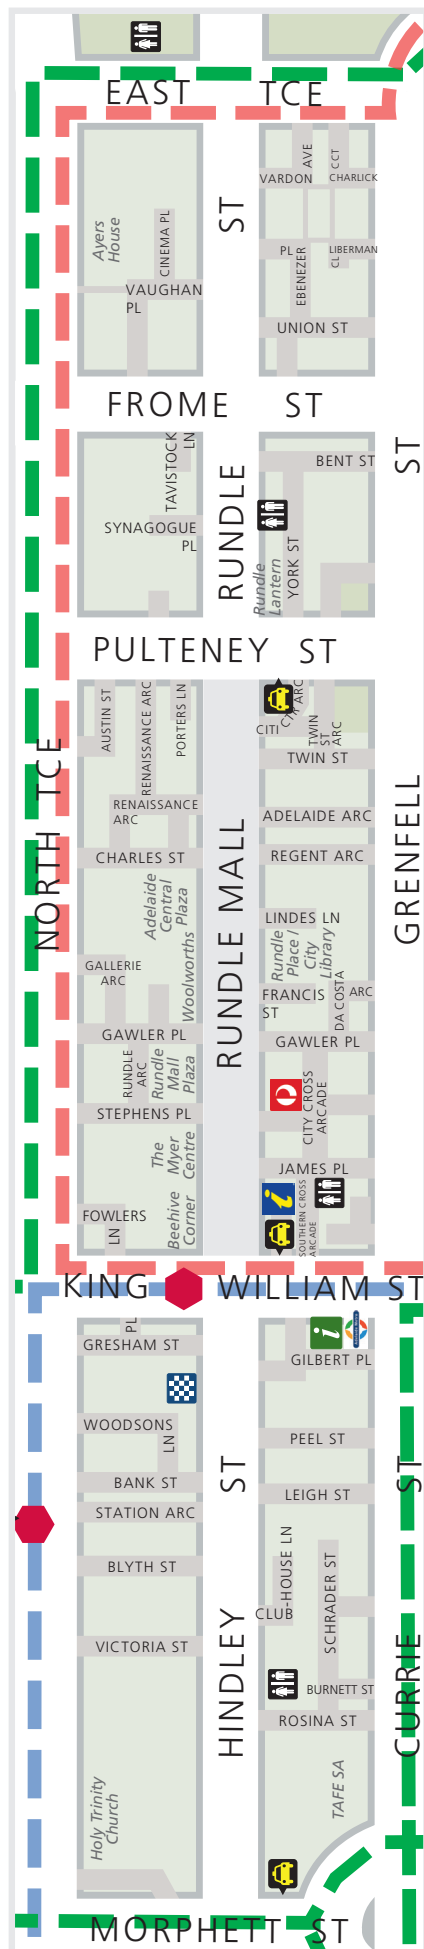

Lanes & Arcades of Hindley & Rundle

First Steps in Adelaide

If you are already in the City why not join the 30 minute First Steps Orientation Walk that departs from the Adelaide Visitor Centre each weekday (except Public Holidays), Monday to Friday, at 9.30am.

Adelaide Greeters

Pre-book an Adelaide Greeter for free and spend 2 hours exploring the city with a volunteer, ensuring you make the most of your visit.

greeters@adelaidecitycouncil.com

Useful Contacts

INFORMATION

Adelaide City Council

Customer Centre

25 Pirie Street, Adelaide
www.adelaidecitycouncil.com
08 8203 7203

South Australian Tourism Commission

South Australian Info Line:
1300 655 276
www.southaustralia.com

RAA

41 Hindmarsh Square, Adelaide
www.raa.com.au
08 8202 4600
Roadside Assistance—131 111

INTERNET & LIBRARIES

City Wifi

It's fast and free! Simply choose 'AdelaideFree' from the available WiFi networks list. Once connected, your device will automatically connect to AdelaideFree when you're in range.

State Library

Corner North Terrace and Kintore Avenue, Adelaide
www.slsa.gov.au
08 8207 7250

City Library

Level 3, Rundle Place, Rundle Mall
Enter via Francis Street
www.adelaidecitycouncil.com/library
08 8203 7990

Adelaide Visitor Information Centre

James Place, just off Rundle Mall

Open every day except Good Friday and Christmas Day

Monday to Friday 9am–5pm
Saturday & Sunday 10am–4pm
Public Holidays 11am–3pm

1300 588 140

visitor@adelaidecitycouncil.com

www.cityofadelaide.com.au/explore

SERVICES

Emergency

Police, Fire or Ambulance—000

Australia Post

59 City Cross Arcade
www.auspost.com.au—13 13 18

TRANSPORT

Bike SA (free city bikes)

111 Franklin Street, Adelaide
www.bikesa.asn.au—08 8168 9999

Adelaide Metro Info Centre

Corner of Currie Street and King William Street Adelaide
Monday to Friday: 8.00am–6.00pm
Saturday: 9.00am–5.00pm
Sunday: 11.00am–4.00pm

Adelaide Railway Station InfoCentre

North Terrace Adelaide
Monday to Friday: 5.45am–12.15am
Saturday: 6.00am–12.15am
Sunday: 6.00am–12.15am

www.adelaidemetro.com.au
1300 311 108

Taxis

Adelaide Independent Taxis—13 22 11

Suburban Taxis—13 10 08

Yellow Cabs SA—13 22 27

Access Cabs (Wheelchair accessible)

1300 360 940

www.cityofadelaide.com.au/explore